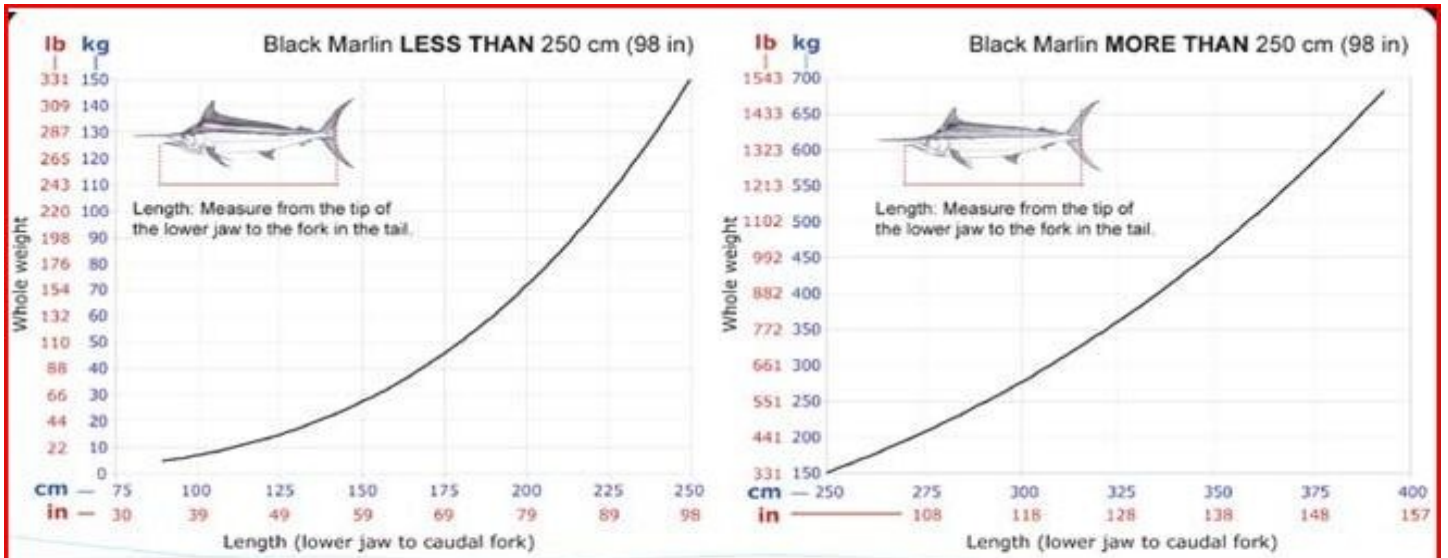

Okuma Makaira 30w w/ Suffix line and Pakula Lure

3RD HIGHEST POINT SCORING TAG & RELEASE BOAT

Garmin 300c Echo Sounder rrp \$419

GAME FISH ESTIMATION CHARTS

IDENTIFYING JUVENILE BLACK MARLIN

Distinguishing features: In juvenile black marlin (less than 50 kg / 110 lbs) the dorsal fin is quite high for much of its length, and vertical stripes sometimes show. In smaller fish (less than about 15 kg / 33 lbs) the rigid pectoral fin can fold along the body.